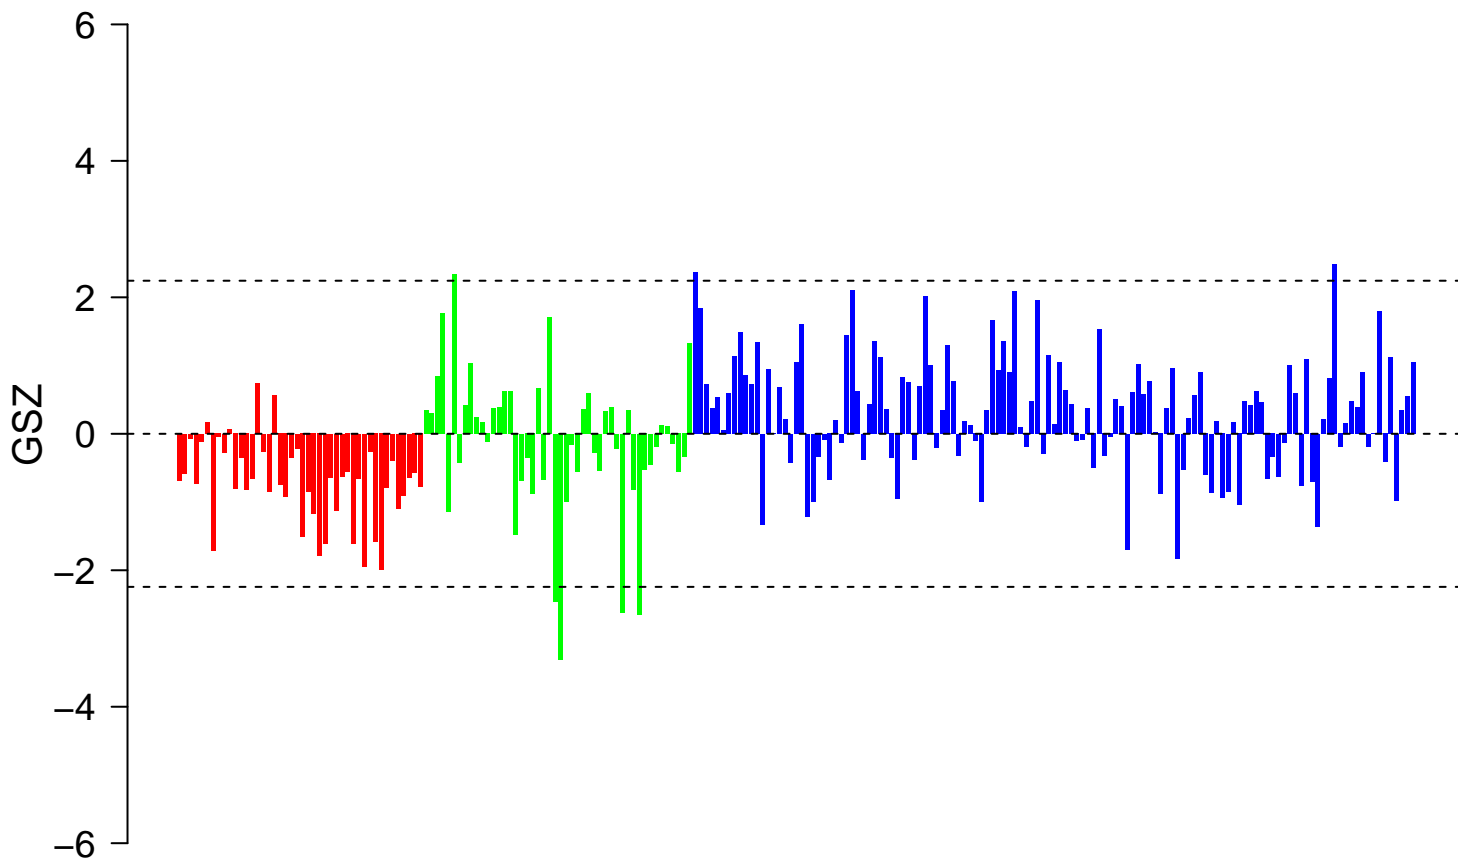

CTOME_SYNTHESIS_OF_PIPS_AT_THE_EARLY_ENDOSOME_MEMBRANE